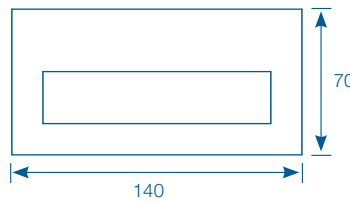

TALK stainless

Stainless steel flush-mounting luminaire for way-marking in public spaces.

Features:

- Flush-mounting luminaire
- 316L stainless steel frame (thickness 3 mm)
- 4 mm thick polycarbonate diffuser
- Metal back box
- CCT 4000 K, CRI min. 80
- 3-years guarantee

Frame dimensions :
140 mm x 70 mm x 3 mm

Max. dimensions for flush-mounting
boxes to be cemented-in:
140 mm x 61 mm x 80 mm

TITAN stainless LED

220-240 V AC / 50/60 Hz

Designation	Power (W)	Luminaire light output (lm)	Luminaire efficacy (lm/W)	Code
Talk	2,5	100	48,5	8600 8400