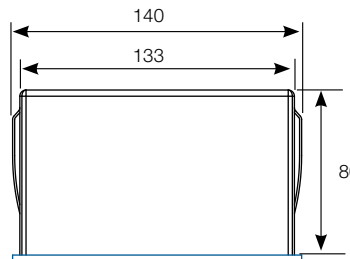

TALK stainless

Stainless steel flush-mounting luminaire for way-marking in public spaces.

Features:

- Flush-mounting luminaire
- 316L stainless steel frame (thickness 3 mm)
- 4 mm thick polycarbonate diffuser
- Metal back box
- CCT 4000 K, CRI min. 80
- 3-years guarantee

Frame dimensions :
140 mm x 70 mm x 3 mm

Max. dimensions for flush-mounting
boxes to be cemented-in:
140 mm x 61 mm x 80 mm

TITAN stainless LED

220-240 V AC / 50/60 Hz

Designation	Power (W)	Luminaire light output (lm)	Luminaire efficacy (lm/W)	Code
Talk	2,5	100	48,5	8600 8400