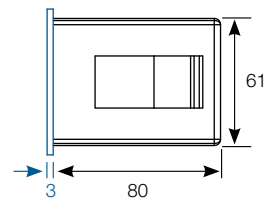

TALK stainless

Stainless steel flush-mounting luminaire for way-marking in public spaces.

Features:

- Flush-mounting luminaire
- 316L stainless steel frame (thickness 3 mm)
- 4 mm thick polycarbonate diffuser
- Metal back box
- CCT 4000 K, CRI min. 80
- 3-years guarantee

Frame dimensions :
140 mm x 70 mm x 3 mm

Max. dimensions for flush-mounting
boxes to be cemented-in:
140 mm x 61 mm x 80 mm

TITAN stainless LED

220-240 V AC / 50/60 Hz

Designation	Power (W)	Luminaire light output (lm)	Luminaire efficacy (lm/W)	Code
Talk	2,5	100	48,5	8600 8400