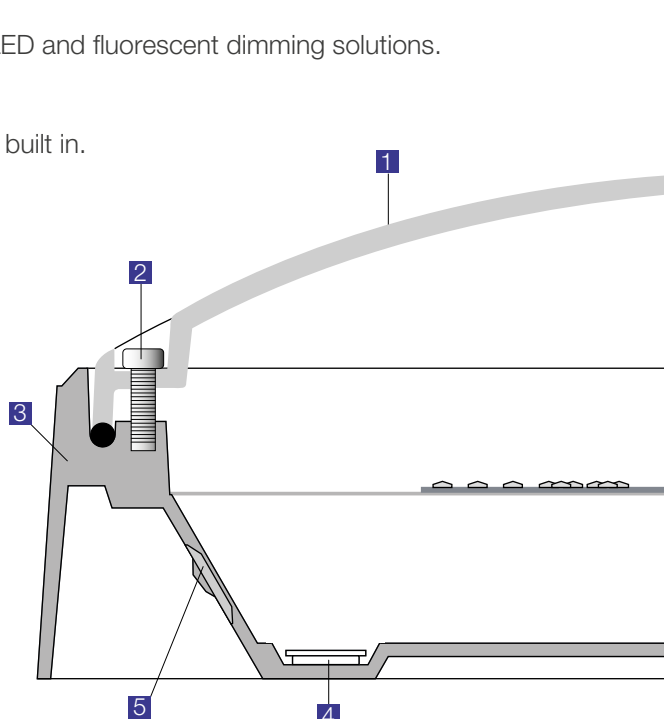

RONDO

IK10++ / 120 J

Surface or flush mounted,
the most powerful and robust
of the architectural luminaires.

Rondo

Rondino

Features:

- Architectural luminaire, 120-joules resistance
- Available in two sizes
- Die-cast marine-grade aluminium base
- Opal polycarbonate diffuser (except for Rondo fluo: clear frosted)
- CCT 4000 K, IRC min. 80
- Stainless steel vandal-resistant screws
- Plug-in gear tray

ø 330 mm (Rondo)
ø 270 mm (Rondino)

114 mm (Rondo)
97 mm (Rondino)

Rondo - code: 2520 0400

Rondino - code: 2560 0400

Rondino LED

i direct 256

220-240 V AC / 50/60 Hz   RoHS

LED modules	Power (W)	Luminaire light output (lm)	Luminaire efficacy (lm/W)	White	Grey	Black
LED 1200	9	900	100	2561 04 ..	2561 14 ..	2561 24 ..
LED 2000	13	1450	112	2560 04 ..	2560 14 ..	2560 24 ..