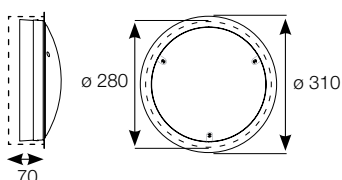

Rondino LED

i direct 256

220-240 V AC / 50/60 Hz RoHS

LED modules	Power (W)	Luminaire light output (lm)	Luminaire efficacy (lm/W)	White	Grey	Black
LED 1200	9	900	100	2561 04 ..	2561 14 ..	2561 24 ..
LED 2000	13	1450	112	2560 04 ..	2560 14 ..	2560 24 ..

Lifetime: L80B50 / 50,000 h

Coding:

replace the two dashes (--) by the corresponding figures: e.g. 2561 04 ..

- 00 no detection
- 20 DALI dimmable
- 12 with Pro detection
- 13 with Pro detection + extinction or standby warning
- 16 with Pro detection + radio-control
- 17 with Pro detection + extinction or standby warning + radio-control
- 03 slave version + extinction or standby warning
- 07 slave version + extinction or standby warning + radio-control

Rondino FLUO

i direct 259

220-240 V AC / 50/60 Hz / cos ϕ > 0.95 RoHS

Designation	Base	White	Grey	Black
1 x 18 W TC-DE	G24q-2	2590 04 ..	2590 14 ..	2590 24 ..

Supplied c/w lamps (4000 K)

Coding:

replace the two dashes (--) by the corresponding figures: e.g. 2590 04 ..

- 00 no detection
- 12 with Pro detection

Additional options Rondino

Coding:

add the corresponding suffix to the product code: e.g. 2561 0400 .....

- 9702 stainless steel crosspoint screws (VK54)
- 9802 flush-mounting version

Flush-mounting dimensions:
Rondino: $\varnothing$ 280 mm x 70 mm