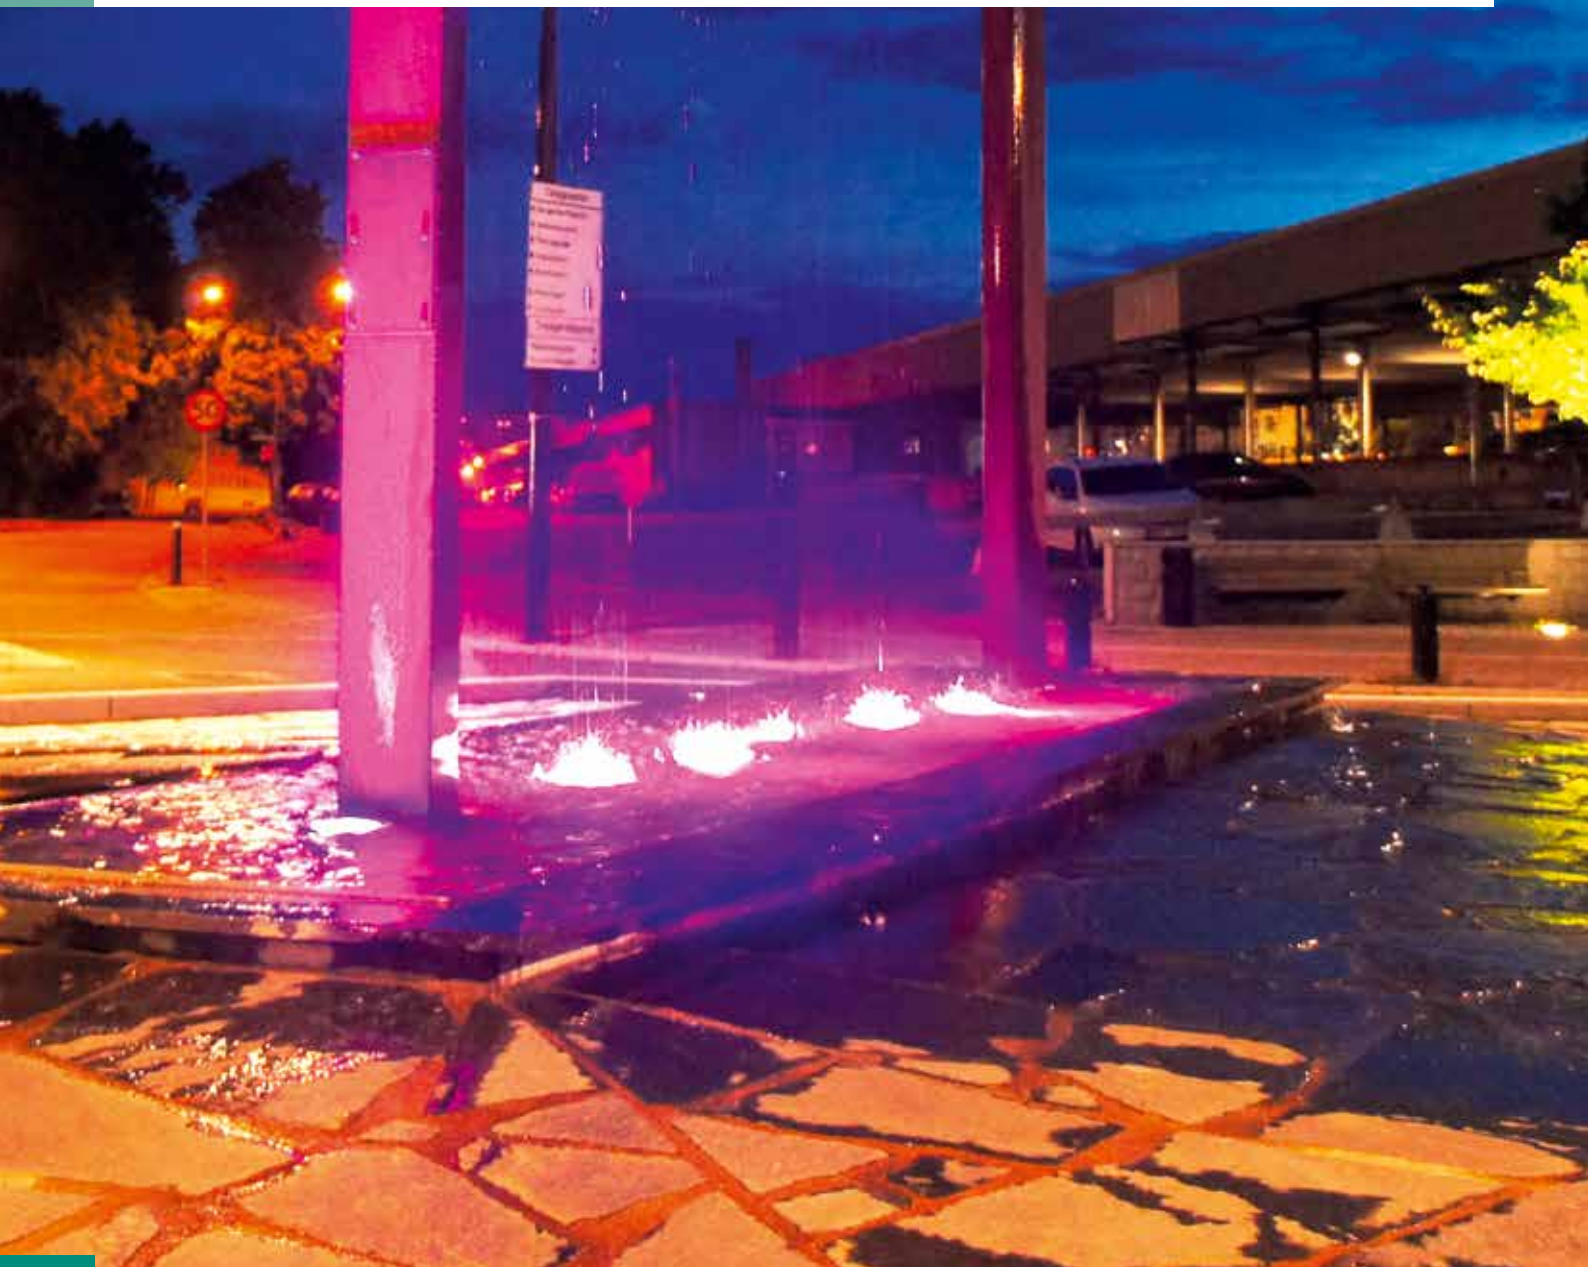

- › **Powerful, compact spotlight for variable use**
- › **Up to 2700 lumen light intensity**
- › **Perfect for fountains and water attractions**

4.0100 | SURFACE-MOUNTED SPOTLIGHT

FOR ILLUMINATING MEDIUM OR LARGE FOUNTAINS, WATER FEATURES, BUILDINGS AND EXTERIOR AREAS.

- Protection class IP68 – up to 3m water depth
- Entirely made of stainless steel 316Ti 1.4571
- Mounting foot adjustable through 180°
- ...
- POW-LED cold white, warm white, neutral white
- Multichip POW-LED RGB-W
- Multichip POW-LED dynamic white
- operating mode: constant current
- temperature controlled (onboard)
- surge protection
- Rotationally symmetric light distribution
- ...
- Cable pressure sleeve, stainless steel 316Ti
- Constant-current power source/RGB controller external
- Supplied with lamp and 3 m of underwater cable