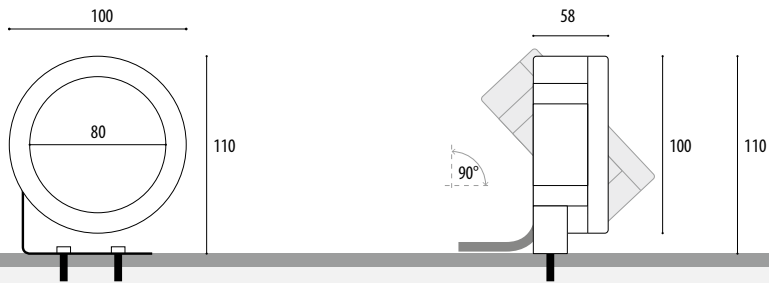

+ ADDITIONAL PARTS

TIPP Anti-glare ring
1/2-Version, Stainless steel 316Ti, ø 108 mm, length 130 mm
9.0100.00.70

Anti-glare ring
1/1-Version, Stainless steel 316Ti,
ø 108 mm, length 100 mm
9.0100.10.70

230 V
Surface housing IP67
Stainless steel 316Ti,
for 230 V-connection
9.0100.21.10

Extension arm
Stainless steel 316Ti, length 750 mm
9.0100.21.20

glass disc, frosted
for softer light distribution (light loss approx. -15%)
9.0100.00.20

anti-glare louver
black, for POW-LED
9.0102.00.50

spike
stainless steel, 305 mm
9.0100.20.00

★ PRODUCT LINE

4.0102
Recessed spotlights
(underwater)
> Page 30

SURFACE SPOTLIGHT 4.0100

UNDERWATER | EXTERIOR

IP68

Article number	Lamps	Lumen	Light colour	Wattage	Current	Radation angle	Cable, installs
----------------	-------	-------	--------------	---------	---------	----------------	-----------------