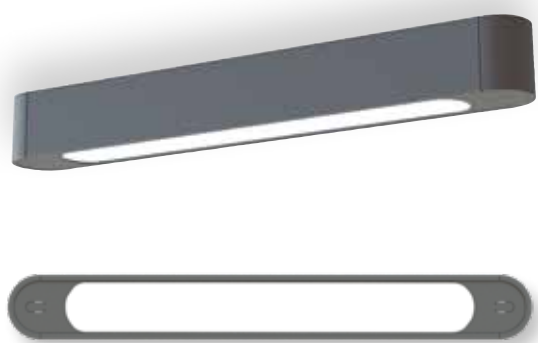

# SYSTEMEO SLIM

## CHARACTERISTICS

- IP65 rated waterproof luminaire with high impact-resistance IK11\*/80 J rated curved aluminium profile.
- Opalescent or clear diffuser with louvres or with optics
- Can be suspension mounted using a mounting kit made from shiny, nickel-plated brass, with 3m stainless steel finger line supplied as standard
- Not apparent quick power connection
- Fine texture RAL 7016 anthracite grey ● finish

## OPTIONS AVAILABLE ON REQUEST

- Motion detector adjustable via radio-control or smartphone
- Pack emergency version available
- High UV resistance or anti-graffiti coating
- Through wiring
- Side cable entry