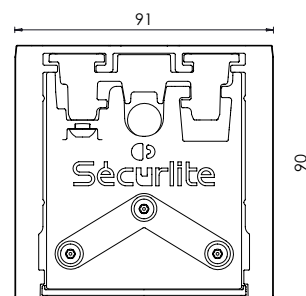

## CHARACTERISTICS

- IP65 rated waterproof luminaire with high impact-resistance IK11\*/80 J rated curved aluminium profile.
- Opalescent or clear diffuser with louvres or with optics
- Can be suspension mounted using a mounting kit made from shiny, nickel-plated brass, with 3m stainless steel finger line supplied as standard
- Not apparent quick power connection
- Fine texture RAL 7016 anthracite grey ● finish